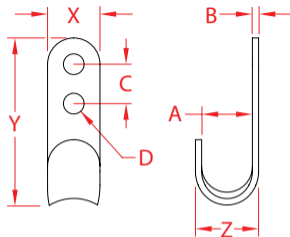

FLAT HOOK

316 STAINLESS STEEL

Import

Stamped

ITEM	A	B	C	D	FASTENER	X (height)	Y (length)	Z (width)	WT (lb)	PACKAGING TYPE	EACH (qty)	INNER (qty)	CARTON (qty)	UPC
S3715-0000	0.45"	0.06"	0.38"	0.18"	#10	0.50"	1.62"	0.62"	0.02	POLYBAG	1	100	2000	791506057741

NOTE:

**USE 2 #10 FASTENERS. ROUNDED SADDLE PREVENTS CHAFE OF ROPE ON EDGES.
ALL DIMENSIONS ARE NOMINAL (+/- 3%) AND ARE SUBJECT TO CHANGE WITHOUT NOTICE.**